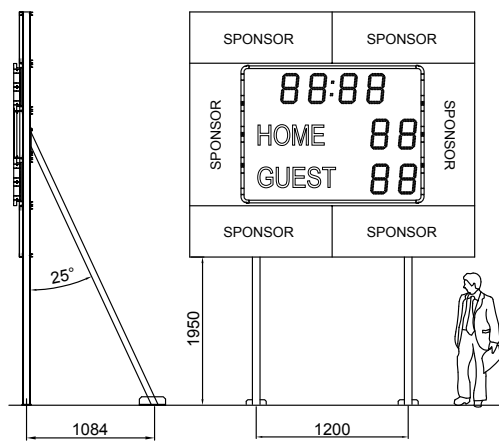

General features

- Game clock display and scores 25 cm.
- High luminosity SMD LED technology.
- Luminosity adjustment from the keyboard during a match.
- Wired or HF radio communication 868 MHz.
- Tropicalised electronic.

Technical features

	Dimensions L x H x D (mm)	Weight	Construction	Protection Index	Optimal viewing distance	Viewing angle
BT2025 Classic	1500 x 1130 x 84.5	27 kg	Aluminium casing with protective front glass cover	IP54 IK07	120 m	160°
	Power supply	Power consumption	Electrical protection	Operating temperature range		
BT2025 Classic	100-240VAC	24W	16 A Circuit breaker	-20° to 50°C		
	Power supply	Communication with scoreboard		Use		
Pocket keyboard	2 x 1.5V batteries	HF Radio		Indoor or Outdoor		

BT2025 Classic

BT2025 Classic
+ Advertising panel

BT2025 Classic + Peripheral
advertising panels

Support options

Support
BT2025 Classic

Support
BT2025 Classic + Peripheral advertising panel