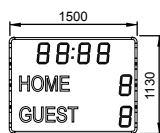

BT2025 Classic

Display

BT2025 Classic	Number of Digits	Height of Digits	LED colour
• Game clock or Local time or Temperature.....	4	25 cm	Red
• Score (0 to 99).....	2 per team	25 cm	Red

Technical features

	Dimensions L x H x D (mm)	Weight	Construction	Protection Index	Optimal viewing distance	Viewing angle
BT2025 Classic	1500 x 1130 x 84.5	27 kg	Aluminium casing with protective front glass cover	IP54 IK07	120 m	160°
	Power supply	Power consumption	Electrical protection	Operating temperature range		
BT2025 Classic	100-240VAC	24W	16 A Circuit breaker	-20° to 50°C		
	Power supply	Communication with scoreboard		Use		
Pocket keyboard	2 x 1.5V batteries	HF Radio		Indoor or Outdoor		

References

- 915 147..... BT2025 Classic (Pocket keyboard not included).
- 915 212..... BT2025 Classic (Pocket keyboard included).
- 915 180..... Blank advertising panel.
- 915 183..... Blank peripheral advertising panel.
- Support..... consult with BODET.

BT2025 Classic