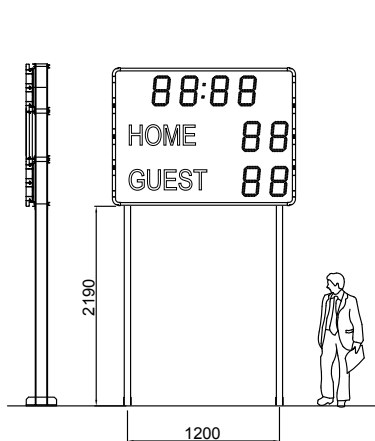

Technical features

	Dimensions L x H x D (mm)	Weight	Construction	Protection Index	Optimal viewing distance	Viewing angle
BT2025 Classic	1500 x 1130 x 84.5	27 kg	Aluminium casing with protective front glass cover	IP54 IK07	120 m	160°
	Power supply	Power consumption	Electrical protection	Operating temperature range		
BT2025 Classic	100-240VAC	24W	16 A Circuit breaker	-20° to 50°C		
	Power supply	Communication with scoreboard		Use		
Pocket keyboard	2 x 1.5V batteries	HF Radio		Indoor or Outdoor		

BT2025 Classic

BT2025 Classic
+ Advertising panel

BT2025 Classic + Peripheral
advertising panels

Support options

Support
BT2025 Classic

Support
BT2025 Classic + Peripheral advertising panel