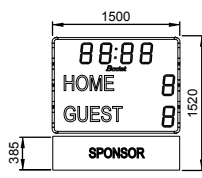

BT2025 Classic
+ Advertising panel