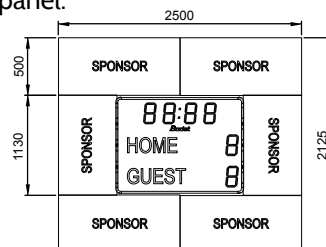

BT2025 Classic + Peripheral
advertising panels