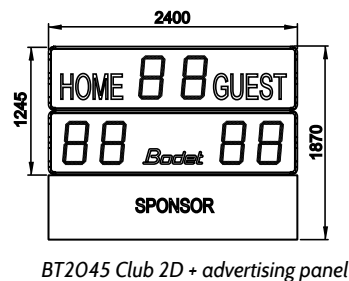

BT2045 Club

Display

BT2045 Club 2D	Number of Digits	Height of Digits	LED colour
• Game clock.....	2	45 cm	Red
• Score (0 to 99).....	2 per team	45 cm	Red

Technical features

	Dimensions L x H x D (mm)	Weight	Construction	Protection Index	Optimal viewing distance	Viewing angle
BT2045 Club 2D	2400 x 1245 x 84.5	51 kg	Aluminium casing with protective front glass cover	IP54 IK07	200 m	160°
	Power supply	Power consumption	Electrical protection	Operating temperature range		
BT2045 Club 2D	100-240VAC	94W	16 A Circuit breaker	-20° to 50°C		
	Power supply	Communication with scoreboard		Use		
Pocket keyboard	2 x 1.5V batteries	HF Radio		Indoor or Outdoor		

References

- 915 153..... BT2045 Club 2D (keyboard not included).
- 915 181..... Blank advertising panel.
- Support..... consult with BODET.