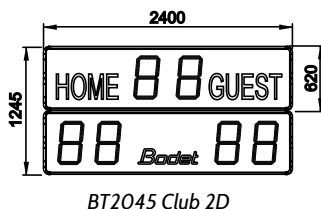

BT2045 Club

Display

BT2045 Club 2D	Number of Digits	Height of Digits	LED colour
• Game clock.....	2	45 cm	Red
• Score (0 to 99).....	2 per team	45 cm	Red

Technical features

	Dimensions L x H x D (mm)	Weight	Construction	Protection Index	Optimal viewing distance	Viewing angle
BT2045 Club 2D	2400 x 1245 x 84.5	51 kg	Aluminium casing with protective front glass cover	IP54 IK07	200 m	160°
	Power supply	Power consumption	Electrical protection	Operating temperature range		
BT2045 Club 2D	100-240VAC	94W	16 A Circuit breaker	-20° to 50°C		
	Power supply	Communication with scoreboard		Use		
Pocket keyboard	2 x 1.5V batteries	HF Radio		Indoor or Outdoor		

References

- 915 153..... BT2045 Club 2D (keyboard not included).
- 915 181..... Blank advertising panel.
- Support..... consult with BODET.