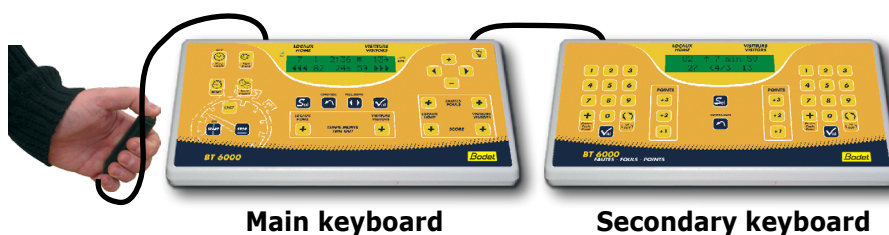

BTX6220 Alpha WP

Indoor Scoreboard Dedicated to Water Polo

Water polo

General features

- High luminosity SMD LED technology.
- Luminosity adjustment from the main keyboard. The adjustment can be performed at any time during a game.
- HF radio 868 MHz communication or wired communication between keyboard and scoreboard.
- Integrated horn, 100 dB at 1 metre.
- Tropicalized electronics.

BTX6220 Alpha WP

Display

BTX6220 Alpha WP	Number of Digits	Height of Digits	LED Colour
• Game clock or Time of Day clock.....	4	20 cm	Yellow
• Score.....	2 per team	20 cm	Red
• Period number.....	1	15 cm	Yellow
• 20 sec penalty timer.....	2 per team	15 cm	Yellow
• Time-out indicator.....	3 dots per team	Ø36 mm	Yellow
• End of period.....	1 dot	Ø66 mm	Red
• Individual fouls indicator.....	3 dots per player	Ø36 mm	2 dots yellow
			1 dot red
• Programmable team names.....	7 characters per team or 60 characters max per message	15 cm	Yellow

Technical features

	Dimensions L x H x D (mm)	Weight	Construction	Protection Index	Optimal viewing distance	Viewing angle
BTX6220 Alpha WP	2080 x 1129 x 122	70 kg	Aluminium casing with protective front glass cover	IP54 IK07	90 m	160°
	Power supply	Power consumption	Electrical protection	Operating temperature range		
BTX6220 Alpha WP	100-240VAC	250W	16 A Circuit breaker	-20° to 50°C		
	Power supply	Communication with display		Use		
Main keyboard and Secondary keyboard	100-240VAC adapter	Wired or HF Radio		Indoor pool		