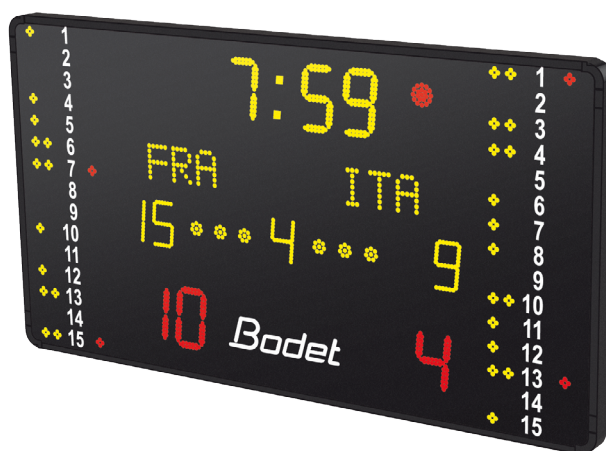

BTX6220 Alpha WP

Indoor Scoreboard Dedicated to Water Polo

Water polo

General features

- High luminosity SMD LED technology.
- Luminosity adjustment from the main keyboard. The adjustment can be performed at any time during a game.
- HF radio 868 MHz communication or wired communication between keyboard and scoreboard.
- Integrated horn, 100 dB at 1 metre.
- Tropicalized electronics.

BTX6220 Alpha WP

Display

BTX6220 Alpha WP	Number of Digits	Height of Digits	LED Colour
• Game clock or Time of Day clock.....	4	20 cm	Yellow
• Score.....	2 per team	20 cm	Red
• Period number.....	1	15 cm	Yellow
• 20 sec penalty timer.....	2 per team	15 cm	Yellow
• Time-out indicator.....	3 dots per team	Ø36 mm	Yellow
• End of period.....	1 dot	Ø66 mm	Red
• Individual fouls indicator.....	3 dots per player	Ø36 mm	2 dots yellow
			1 dot red
• Programmable team names.....	7 characters per team or 60 characters max per message	15 cm	Yellow

Technical features

	Dimensions L x H x D (mm)	Weight	Construction	Protection Index	Optimal viewing distance	Viewing angle
BTX6220 Alpha WP	2080 x 1129 x 122	70 kg	Aluminium casing with protective front glass cover	IP54 IK07	90 m	160°
	Power supply	Power consumption	Electrical protection	Operating temperature range		
BTX6220 Alpha WP	100-240VAC	250W	16 A Circuit breaker	-20° to 50°C		
	Power supply	Communication with display		Use		
Main keyboard and Secondary keyboard	100-240VAC adapter	Wired or HF Radio		Indoor pool		