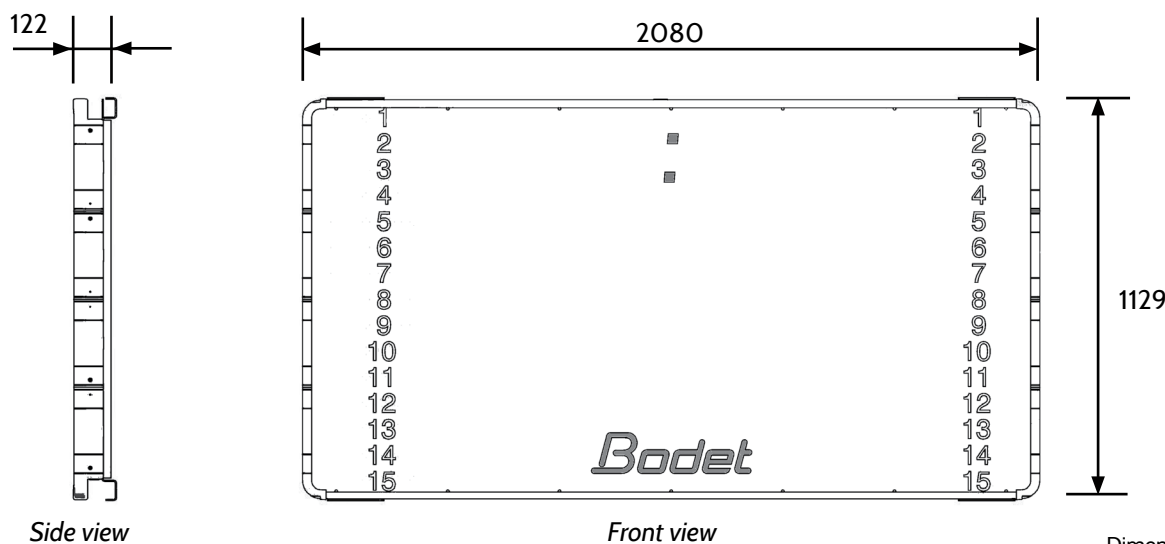

BTX6220 Alpha WP

Display

BTX6220 Alpha WP	Number of Digits	Height of Digits	LED Colour
• Game clock or Time of Day clock.....	4	20 cm	Yellow
• Score.....	2 per team	20 cm	Red
• Period number.....	1	15 cm	Yellow
• 20 sec penalty timer.....	2 per team	15 cm	Yellow
• Time-out indicator.....	3 dots per team	Ø36 mm	Yellow
• End of period.....	1 dot	Ø66 mm	Red
• Individual fouls indicator.....	3 dots per player	Ø36 mm	2 dots yellow
			1 dot red
• Programmable team names.....	7 characters per team or 60 characters max per message	15 cm	Yellow

Technical features

	Dimensions L x H x D (mm)	Weight	Construction	Protection Index	Optimal viewing distance	Viewing angle
BTX6220 Alpha WP	2080 x 1129 x 122	70 kg	Aluminium casing with protective front glass cover	IP54 IK07	90 m	160°
	Power supply	Power consumption	Electrical protection	Operating temperature range		
BTX6220 Alpha WP	100-240VAC	250W	16 A Circuit breaker	-20° to 50°C		
	Power supply	Communication with display		Use		
Main keyboard and Secondary keyboard	100-240VAC adapter	Wired or HF Radio		Indoor pool		

Reference

- 915 791..... BTX6220 Alpha WP (keyboard not included).
- 915 812..... *Afficheur temps d'attaque (option).*

Réf.: 642191 07/16